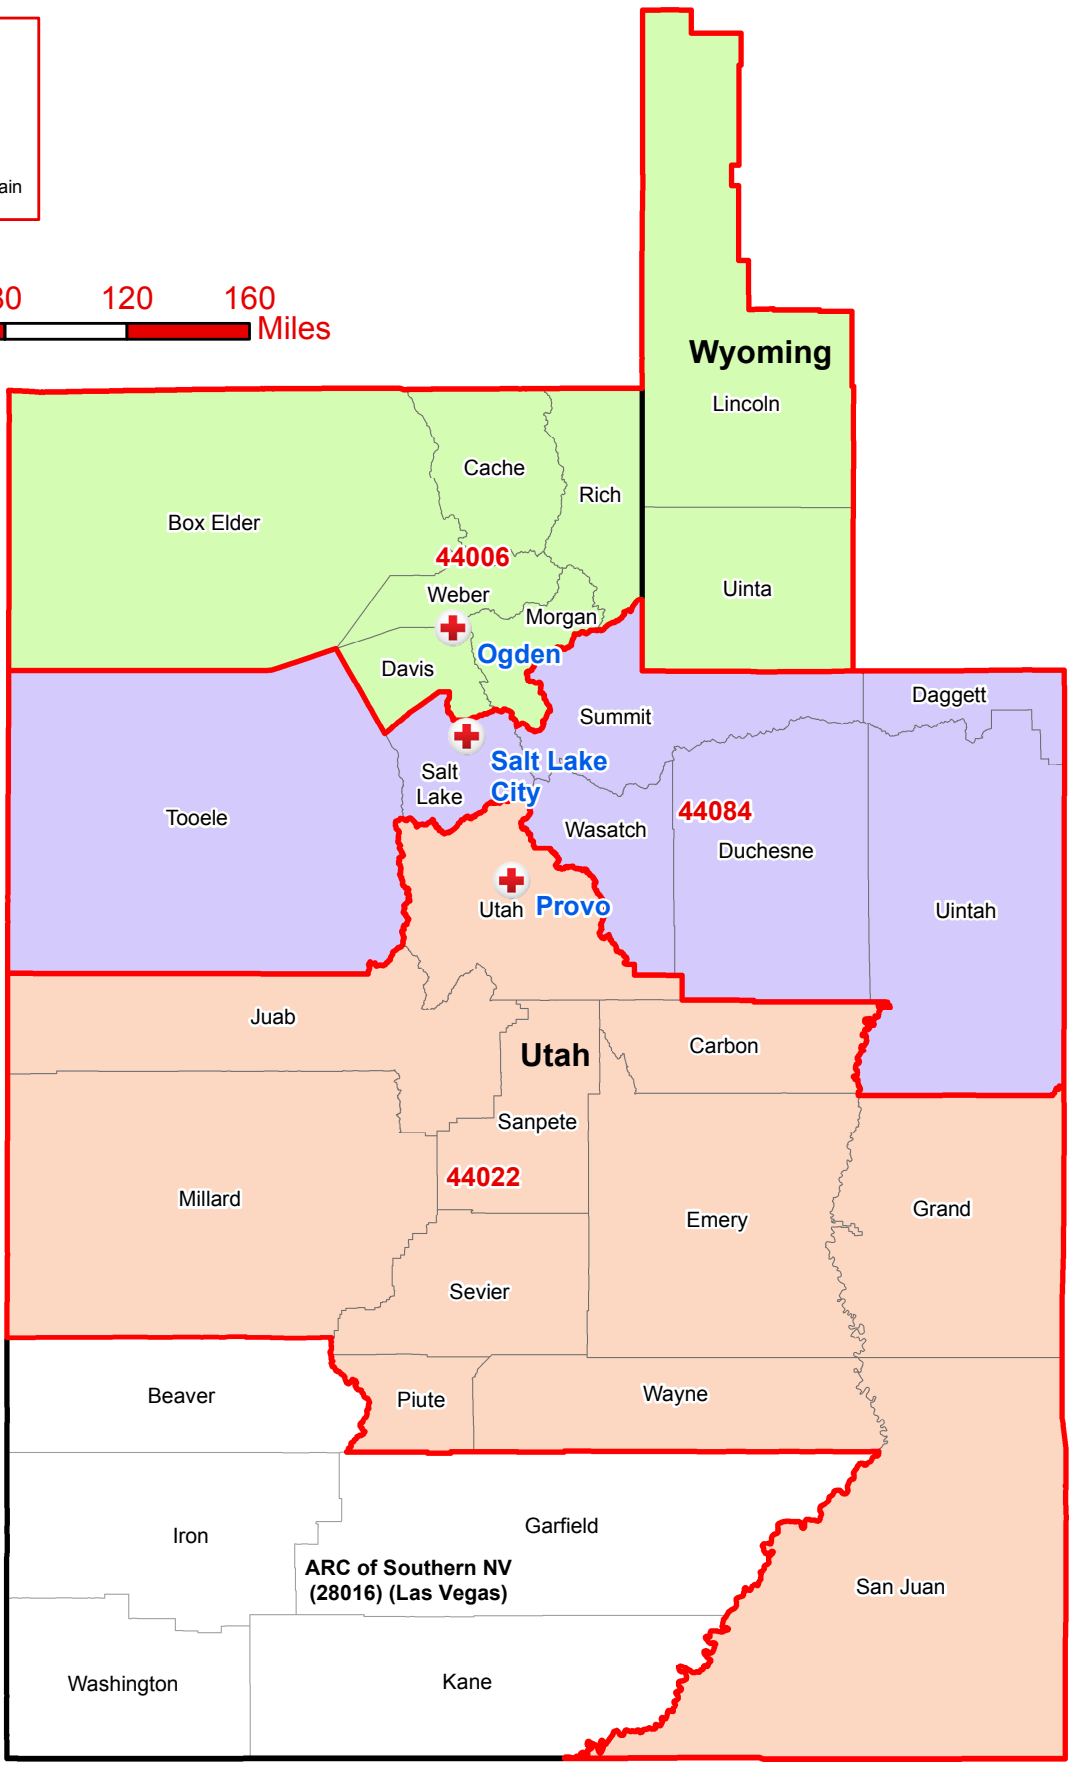

Region:
Utah & Nevada
44R04
Region Headquarters:
Salt Lake City, UT (44084)

Division:
Southwest and Rocky Mountain
D22

Utah

Chapters by County

Legend

- Chapter Headquarters
- Chapter Boundaries
- States
- ARC Central and Southern UT
- ARC of Greater Salt Lake
- ARC of Northern UT

Geospatial Technology

Map Created:
May 2018

Red Cross Geography
as of May 2018

Source:
ARC Humanitarian Services
Operations