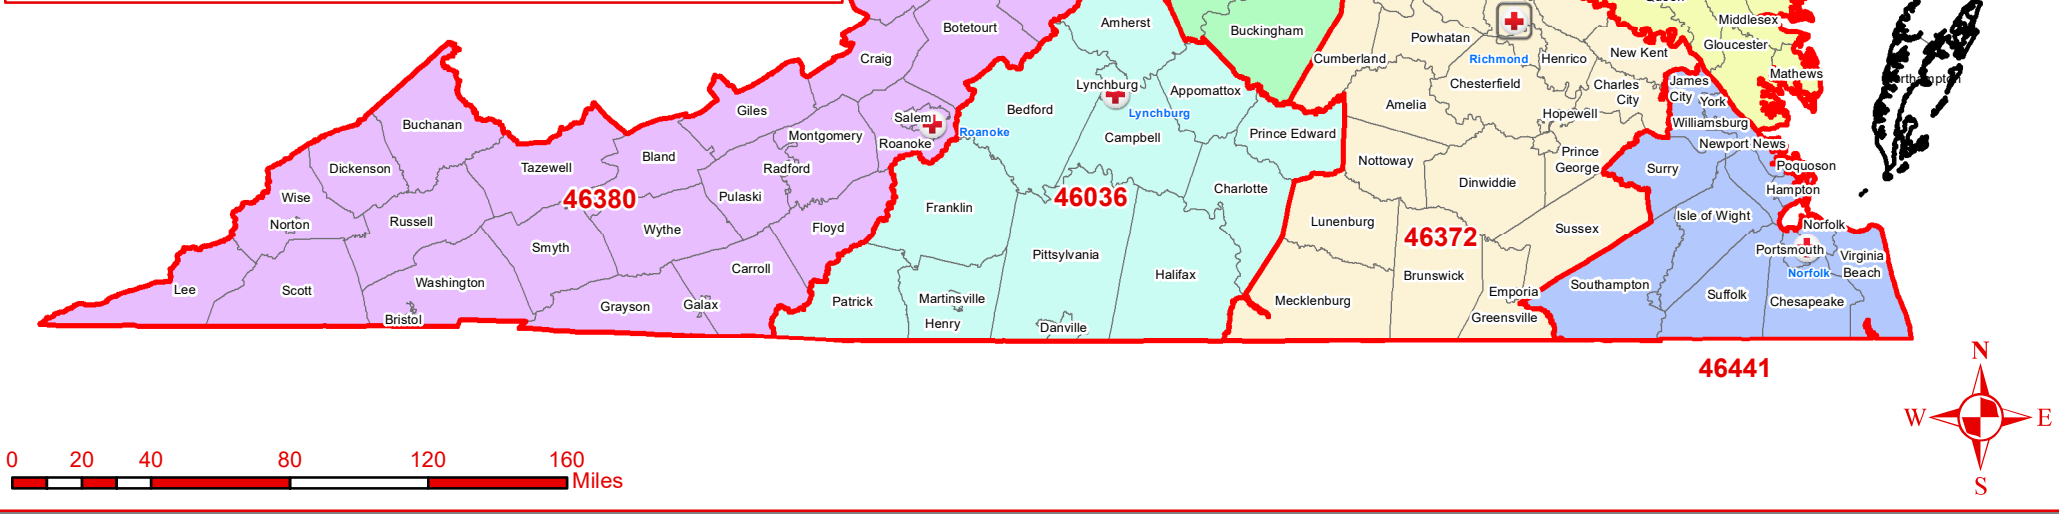

Region:
Virginia (46R08)
Region Headquarters:
Richmond, VA (46372)
National Capital and
Greater Chesapeake (09R04)
Region Headquarters:
Fairfax, VA (46008)

Division:
Central Atlantic
D24

Virginia & DC

Chapters by County

- Chapter Headquarters
- Region Headquarters
- Chapter Boundaries
- States

- Chapter**
- ARC of Blue Ridge Virginia (46036)
 - ARC of Capital Virginia (46372)
 - ARC of Central Virginia (46081)
 - ARC of Southwest Virginia (46380)
 - ARC of Coastal Virginia (46441)

- ARC of Northern Virginia (46248)
- ARC of Rappahannock Virginia (46168)
- ARC of the District of Columbia (46008)

Geospatial Technology

Map Updated:
July 2023

Red Cross Geography
as of July 2023

Source:
ARC Humanitarian Services
Operations