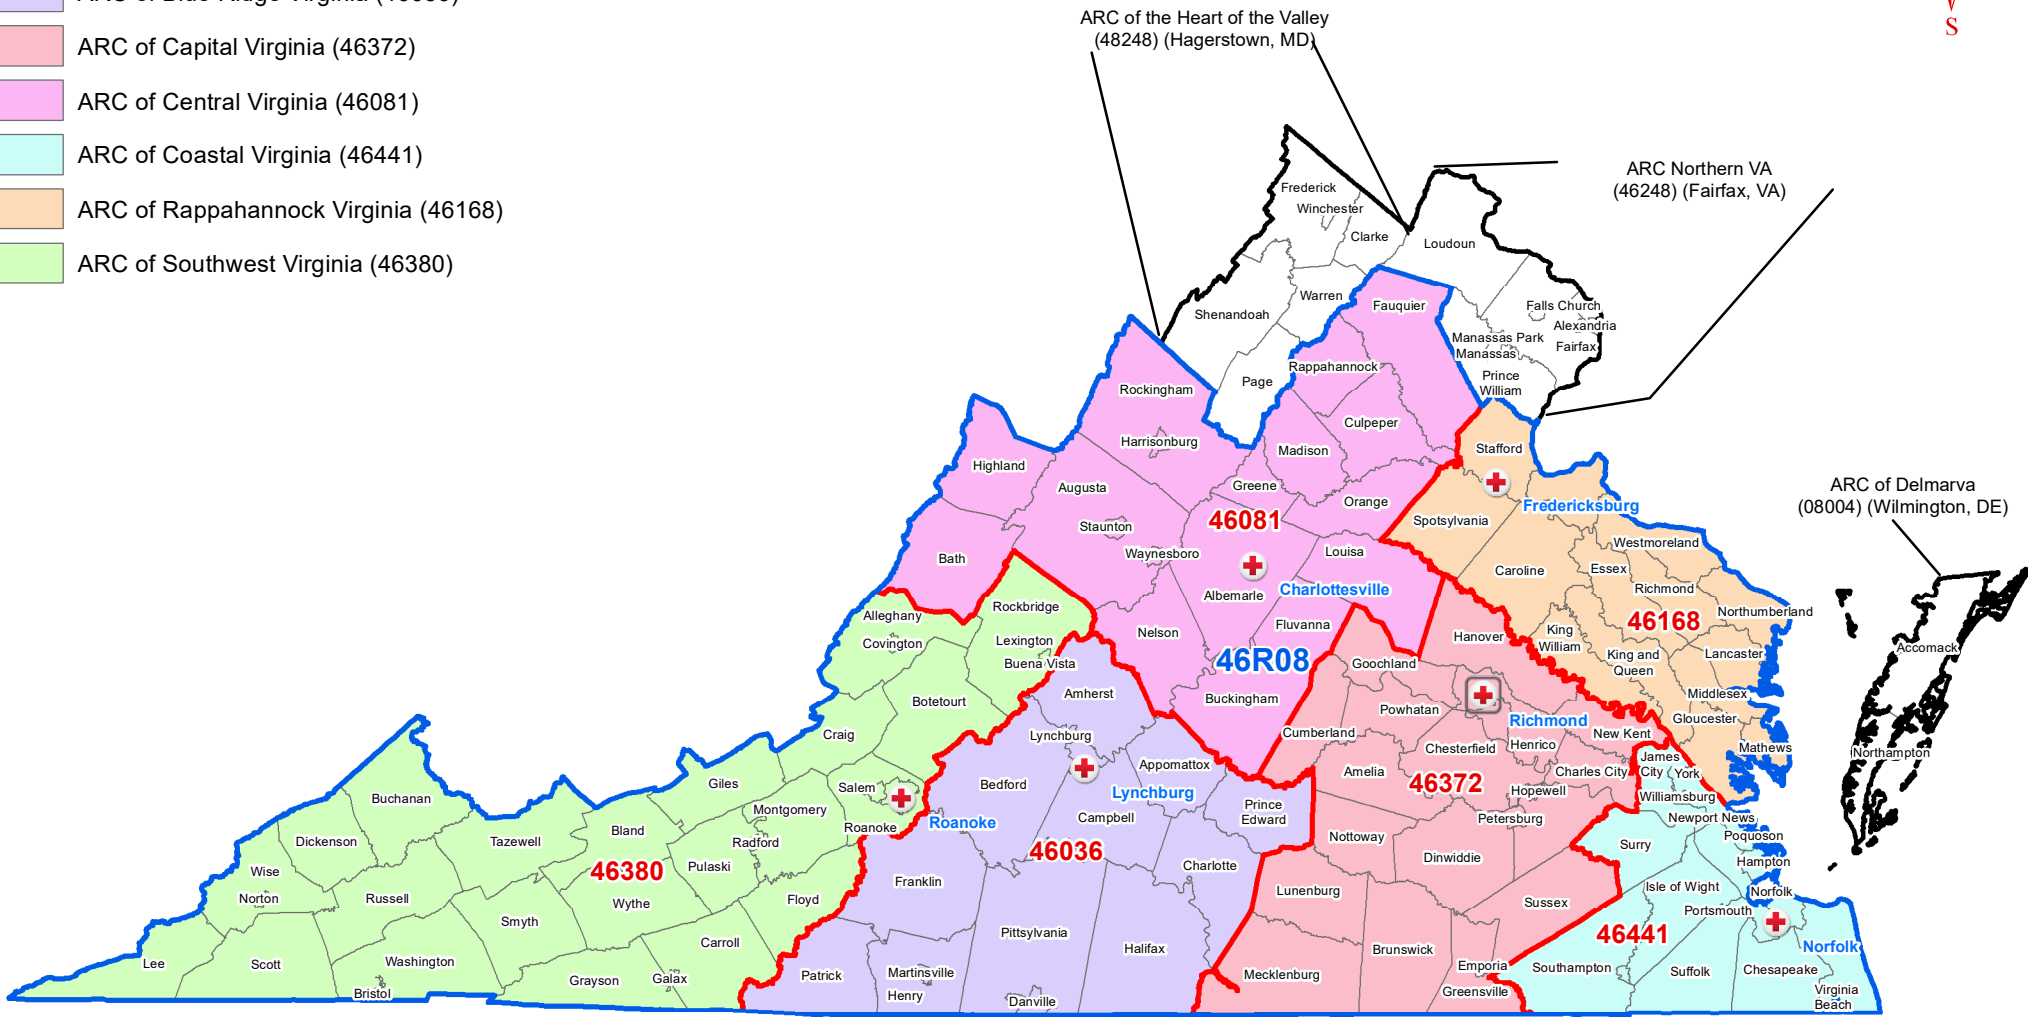

Legend

Chapter

- ARC of Blue Ridge Virginia (46036)
- ARC of Capital Virginia (46372)
- ARC of Central Virginia (46081)
- ARC of Coastal Virginia (46441)
- ARC of Rappahannock Virginia (46168)
- ARC of Southwest Virginia (46380)

Virginia Region

Chapters by County

- Legend**
- + Chapter Headquarters
 - + Region Headquarters
 - Region Boundaries
 - Chapter Boundaries
 - States

Region:
Virginia (46R08)
Region Headquarters:
Richmond, VA (46372)
National Capital and
Greater Chesapeake (09R04)
Region Headquarters:
Fairfax, VA (46008)

Division:
Central Atlantic
D24

Geospatial Technology
Map Updated:
July 2023
Red Cross Geography
as of July 2023
Source:
ARC Humanitarian Services
Operations