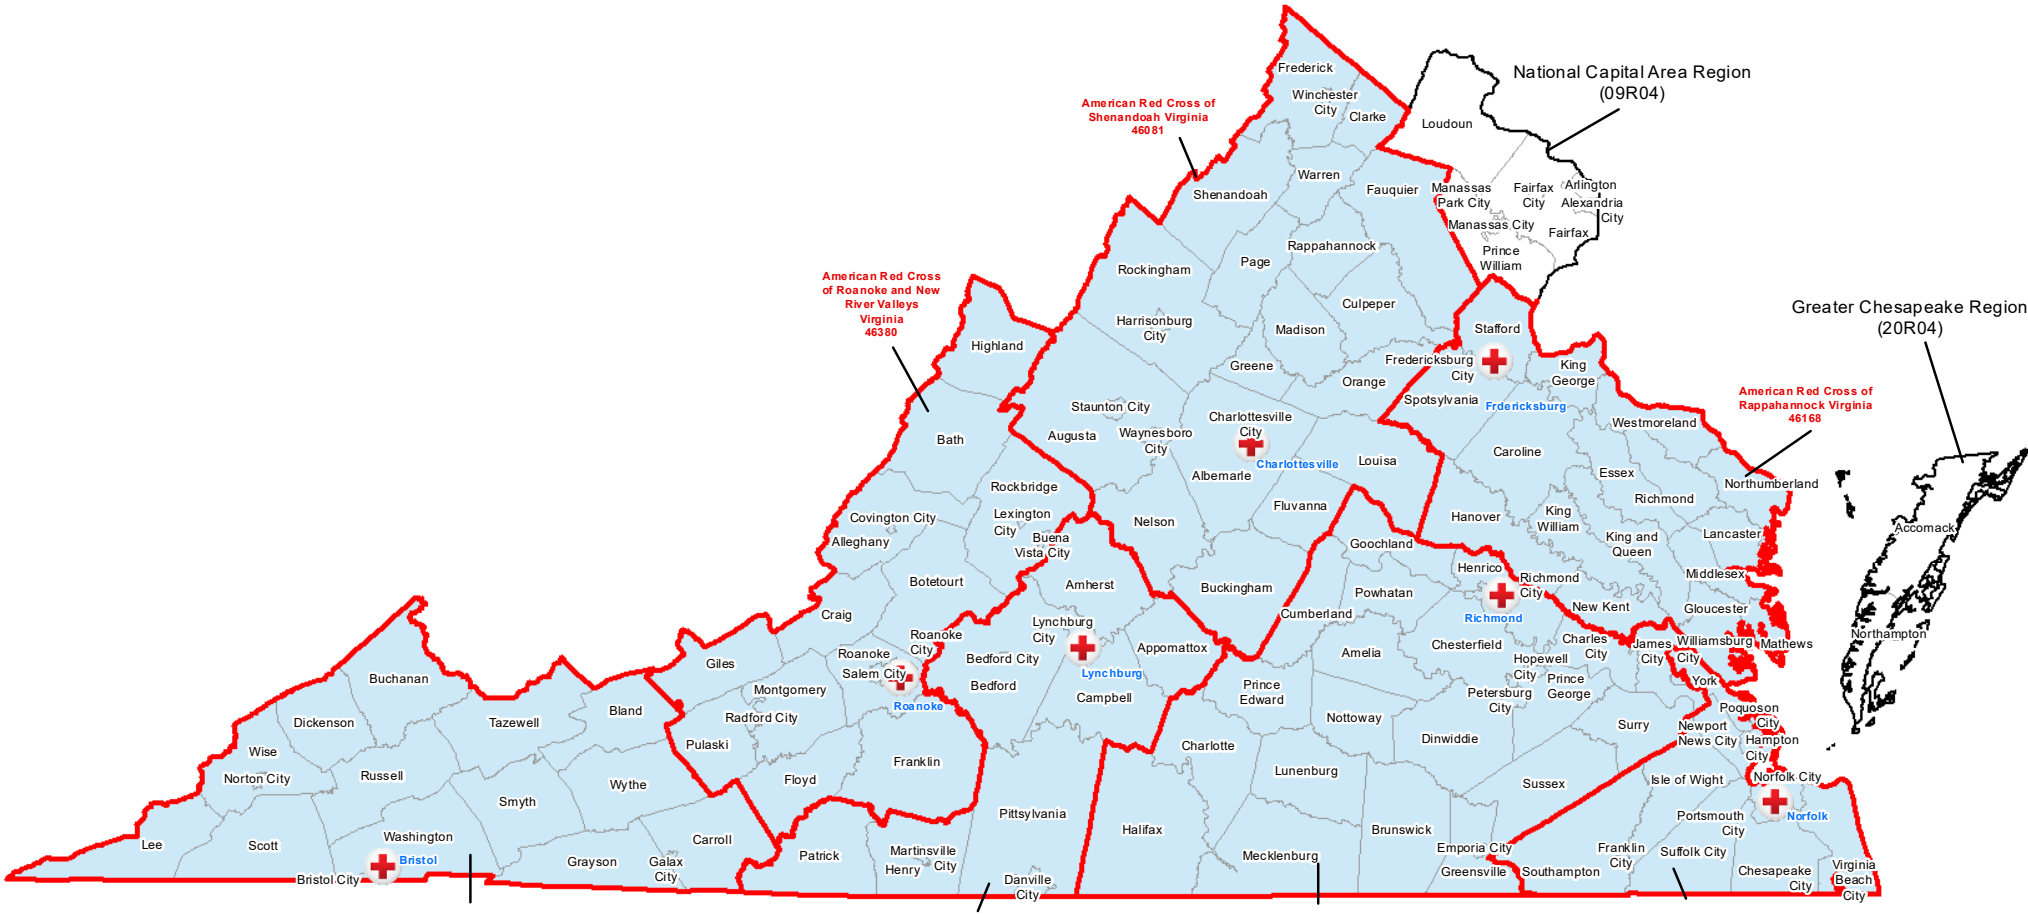

Region:
Virginia (46R08)
Region Headquarters:
Richmond, VA(46372)

Division:
Mid-Atlantic
D26

Virginia Region

Chapter Boundaries & Regions by County

-  Chapter Headquarters
-  Chapter Boundaries
-  States
-  Virginia Region

Geospatial Technology

Map Created:
November 2018

Red Cross Geography
as of October 2018

Source:
ARC Humanitarian Services
Operations