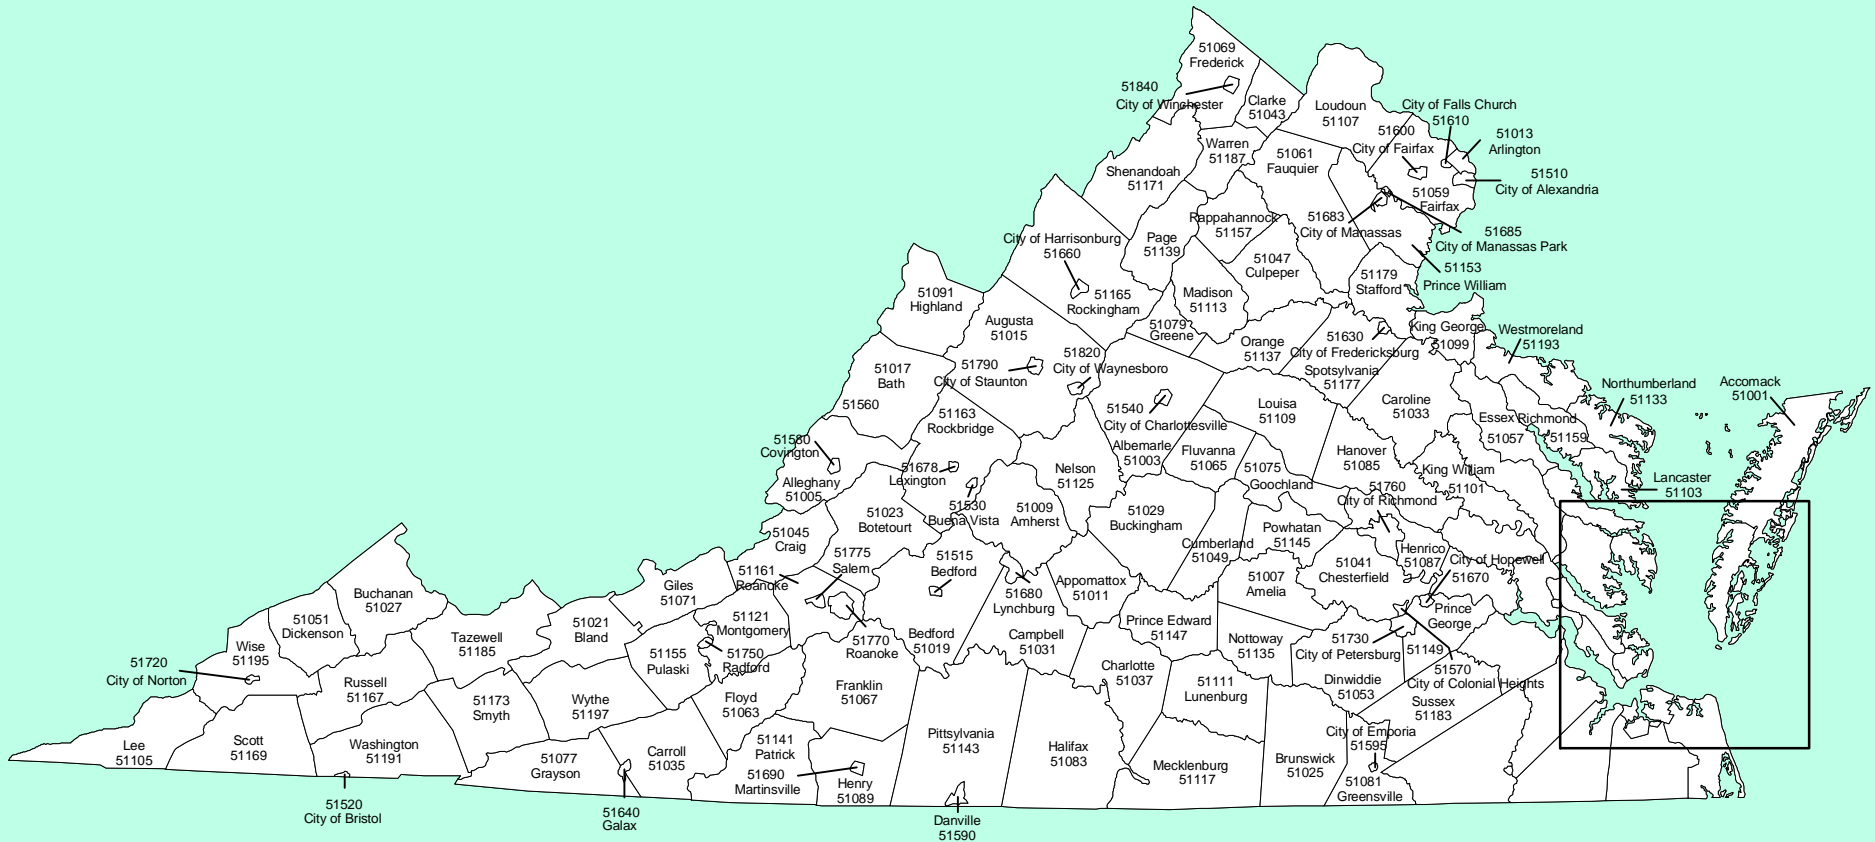

VIRGINIA

COUNTIES and FIPS CODES

NATIONAL WEATHER SERVICE
EASTERN REGION