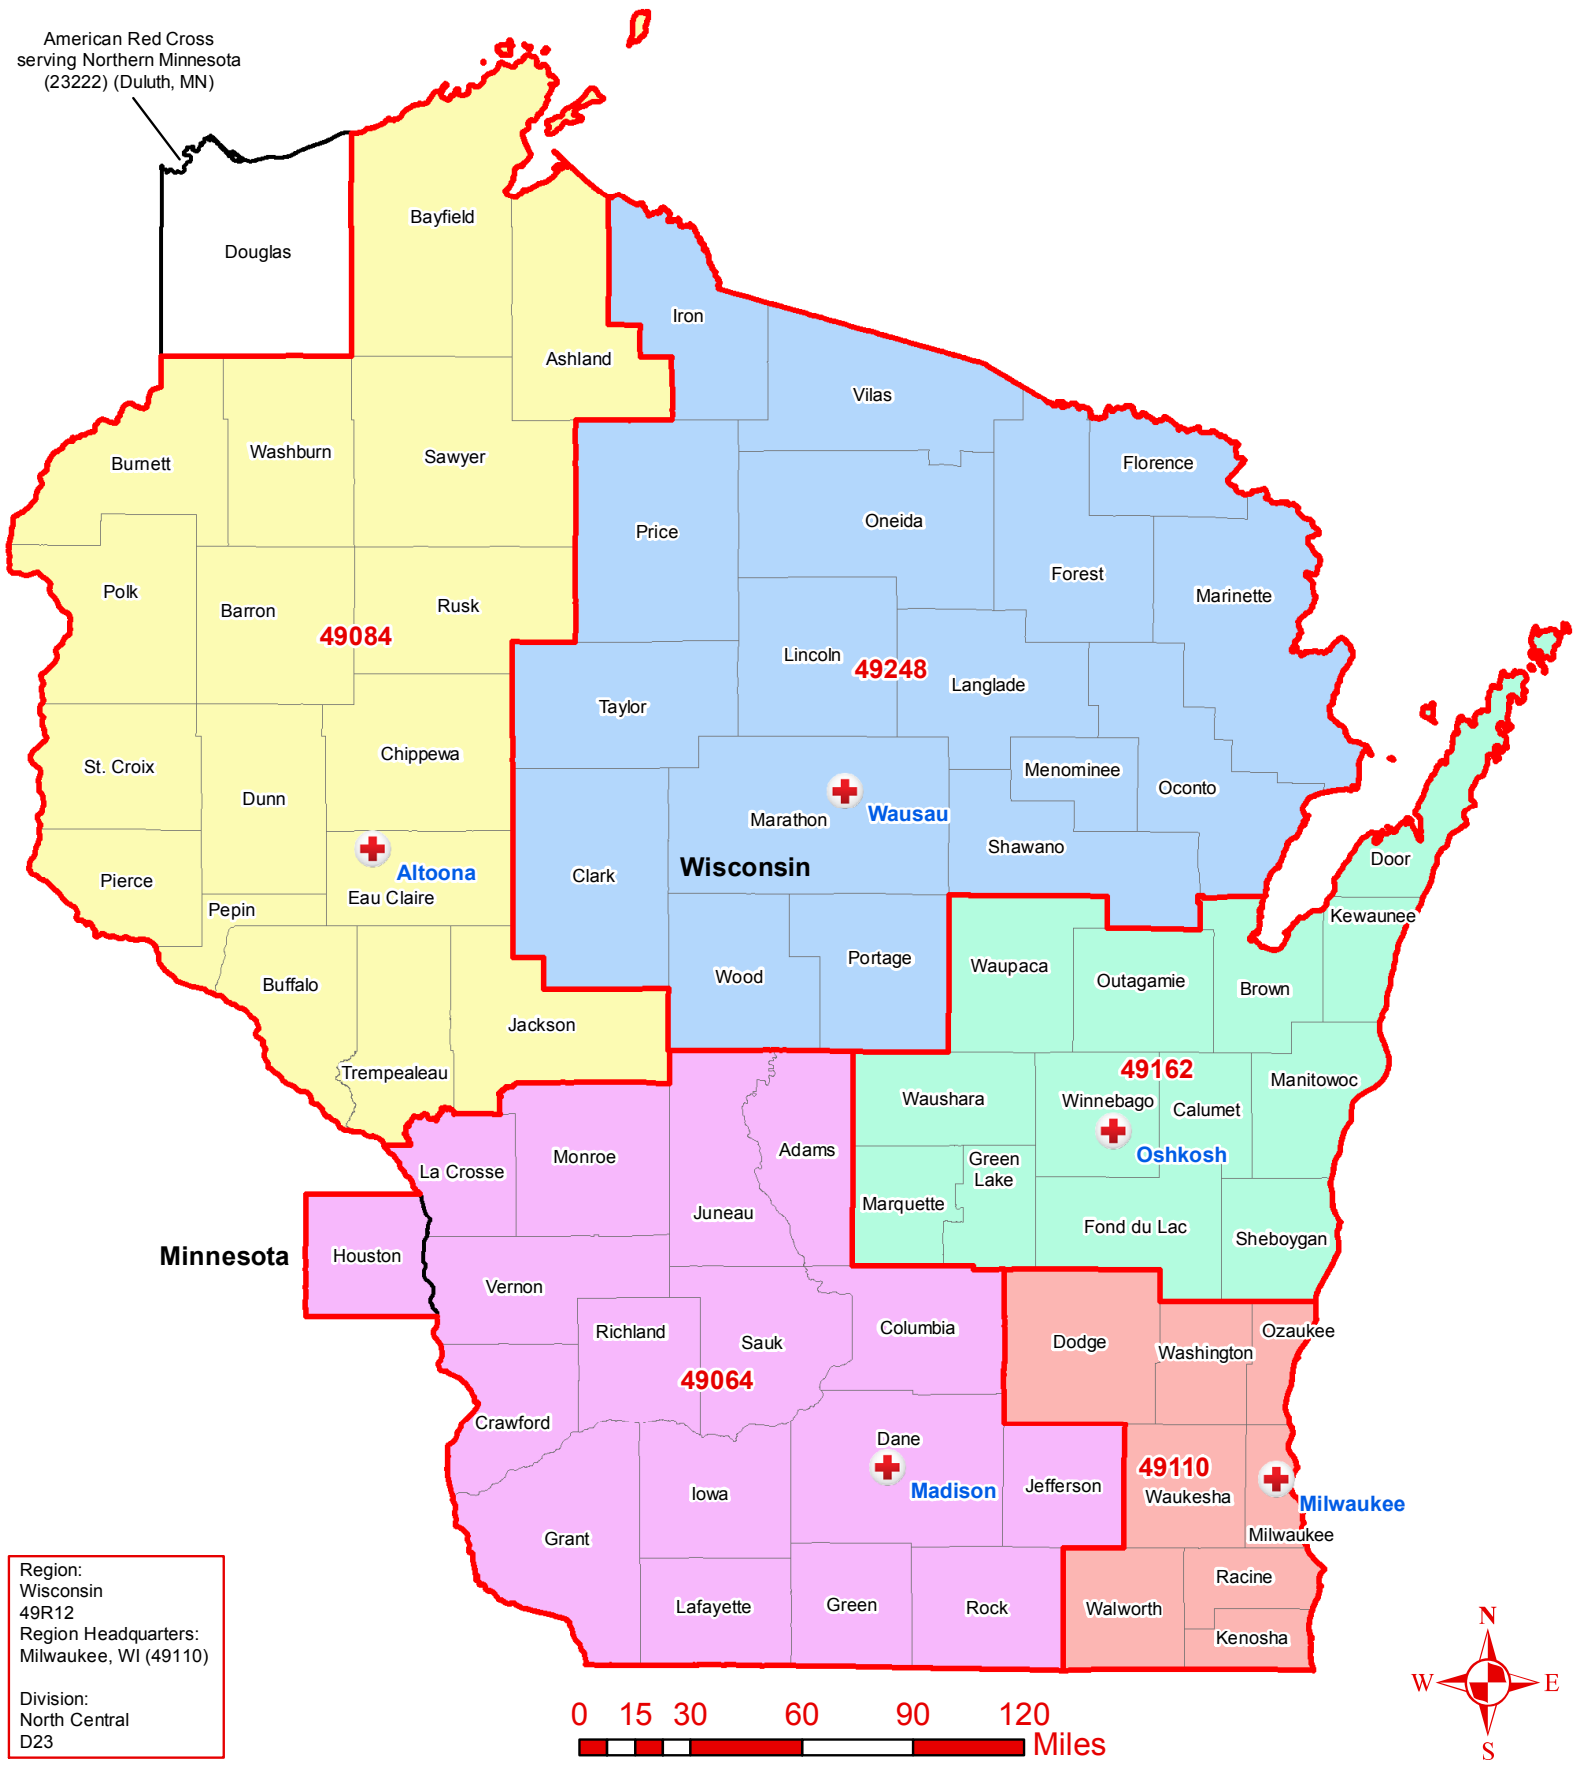

American Red Cross serving Northern Minnesota (23222) (Duluth, MN)

Region:
Wisconsin
49R12
Region Headquarters:
Milwaukee, WI (49110)

Division:
North Central
D23

Wisconsin

Chapters by County

- Legend**
- Chapter Headquarters
 - Chapter Boundaries
 - States

- Chapter**
- ARC of North Central Wisconsin
 - ARC of Northeast Wisconsin
 - ARC of Northwest Wisconsin
 - ARC of Southeast Wisconsin
 - ARC of Southwest Wisconsin

Geospatial Technology

Map Created:
March 2018

Red Cross Geography
as of March 2018

Source:
ARC Humanitarian Services
Operations