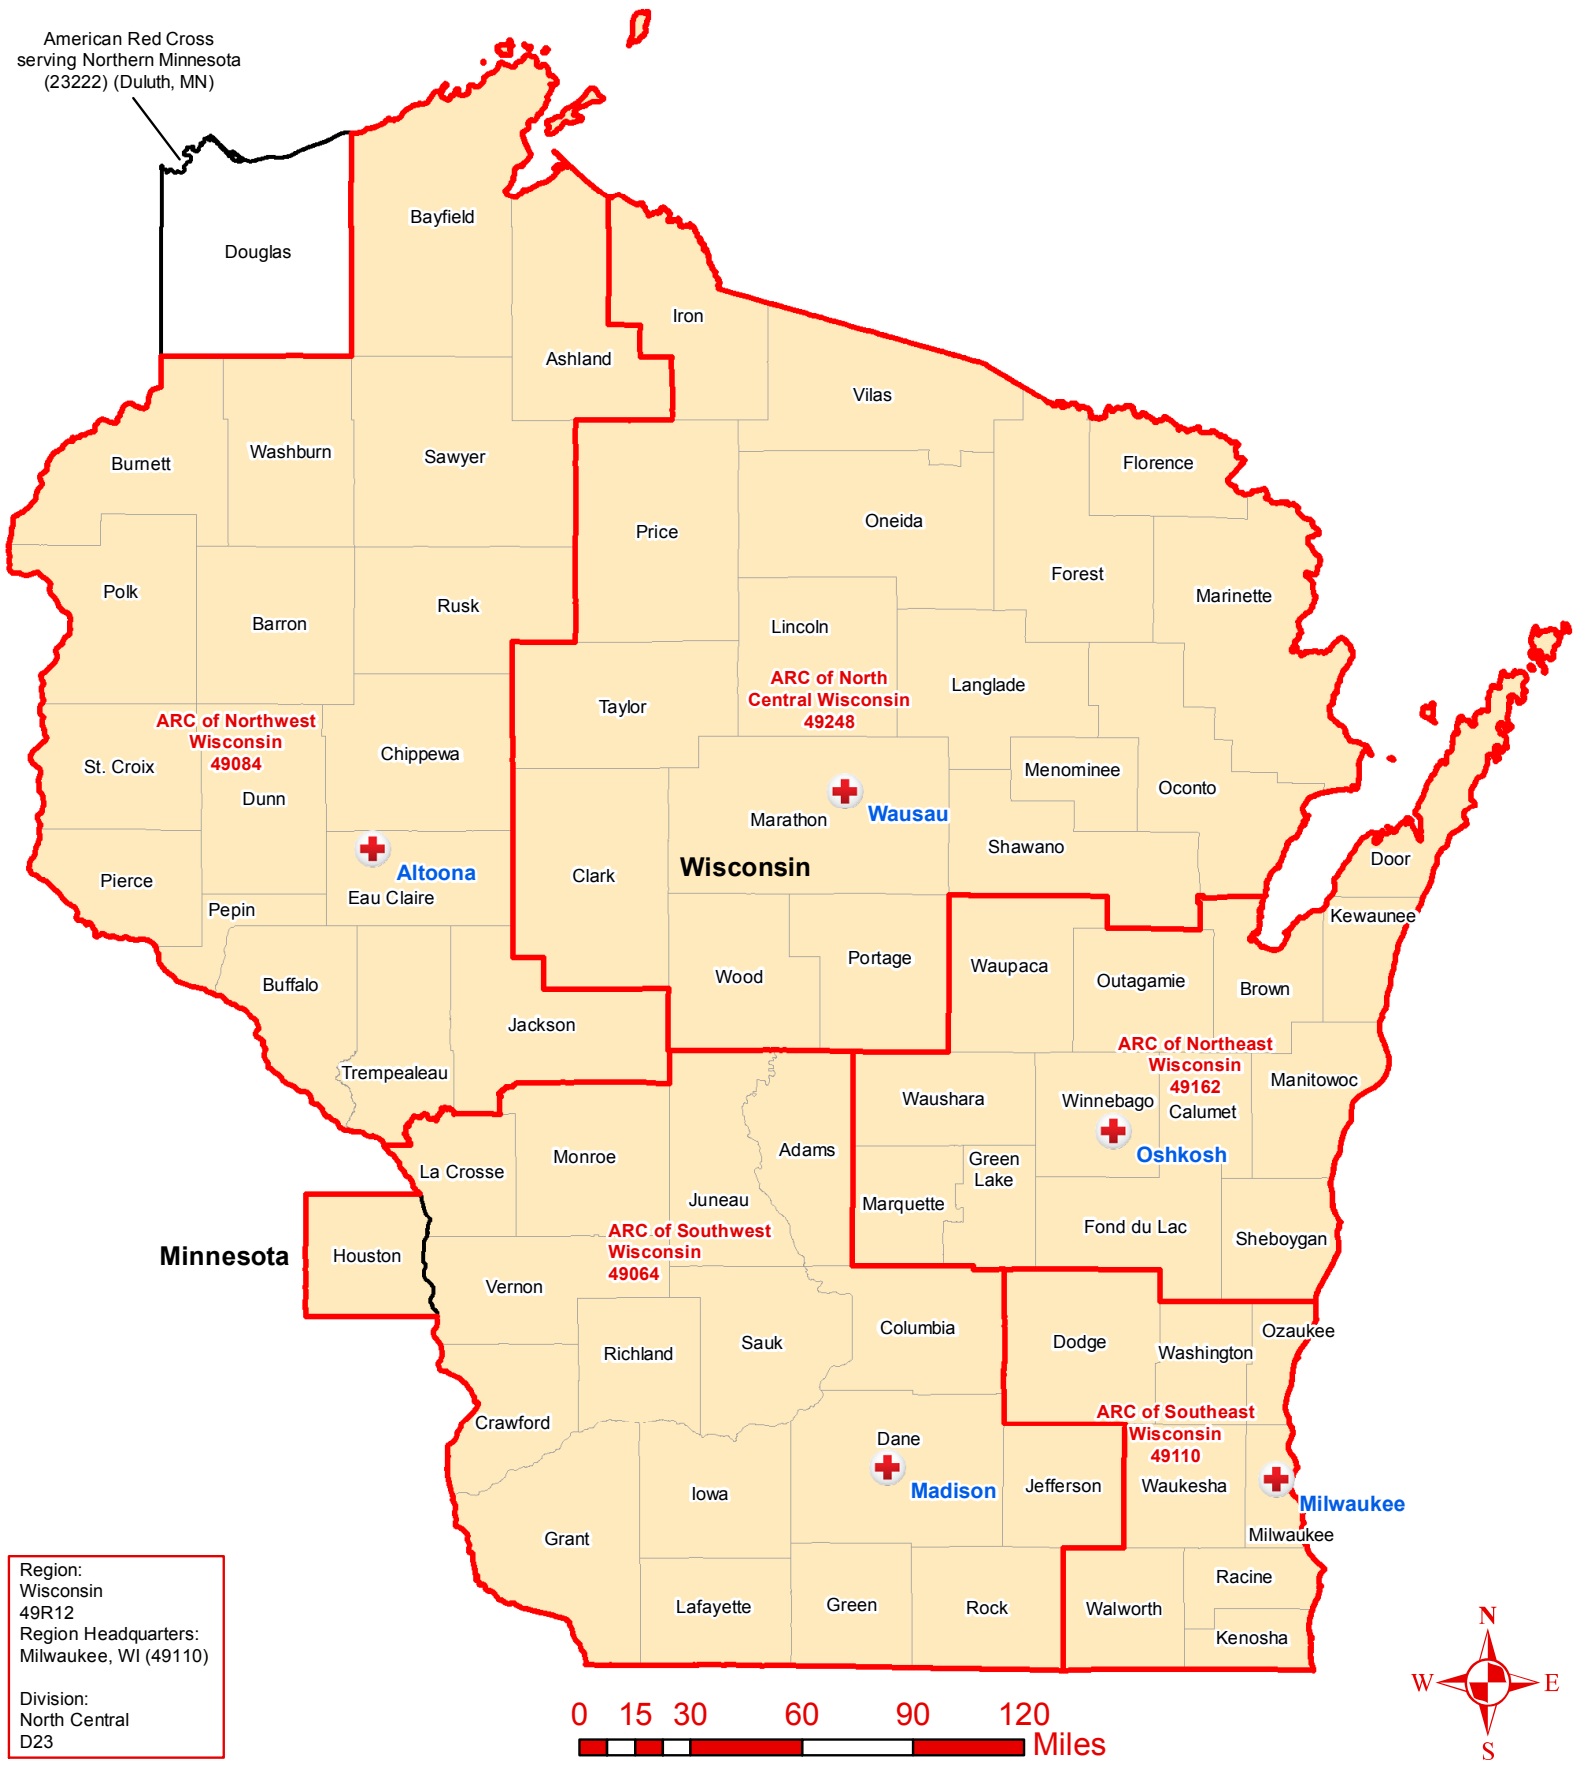

American Red Cross serving Northern Minnesota (23222) (Duluth, MN)

Region:
Wisconsin
49R12
Region Headquarters:
Milwaukee, WI (49110)

Division:
North Central
D23

Wisconsin

Chapter Boundaries

Legend

-  Chapter Headquarters
-  Chapter Boundaries
-  States
-  Counties

Geospatial Technology

Map Created:
March 2018

Red Cross Geography
as of March 2018

Source:
ARC Humanitarian Services
Operations