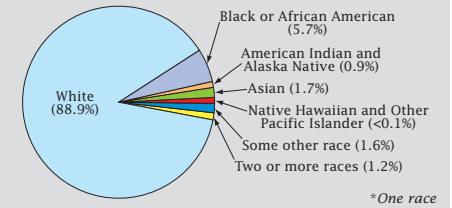

Census 2000: Wisconsin Profile

Population Density by Census Tract

State Race* Breakdown

Hispanic or Latino (of any race) makes up **3.6%** of the state population.

Population by Sex and Age

Housing Tenure

Population Per Square Mile by Census Tract