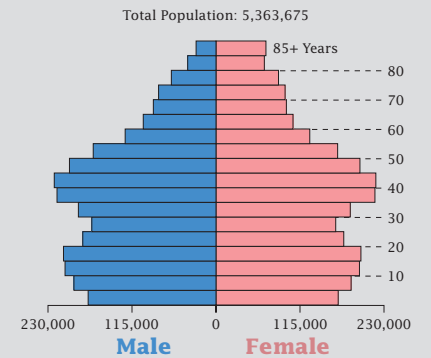

Census 2000: Wisconsin Profile

Population Density by Census Tract

State Race* Breakdown

Hispanic or Latino (of any race) makes up **3.6%** of the state population.

Population by Sex and Age

Housing Tenure

Population Per Square Mile by Census Tract

U.S. CENSUS BUREAU

Helping You Make Informed Decisions • 1902-2002