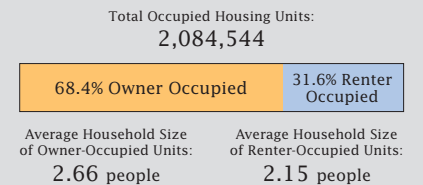

Census 2000: Wisconsin Profile

Population Density by Census Tract

State Race* Breakdown

Hispanic or Latino (of any race) makes up **3.6%** of the state population.

Population by Sex and Age

Housing Tenure

Population Per Square Mile by Census Tract