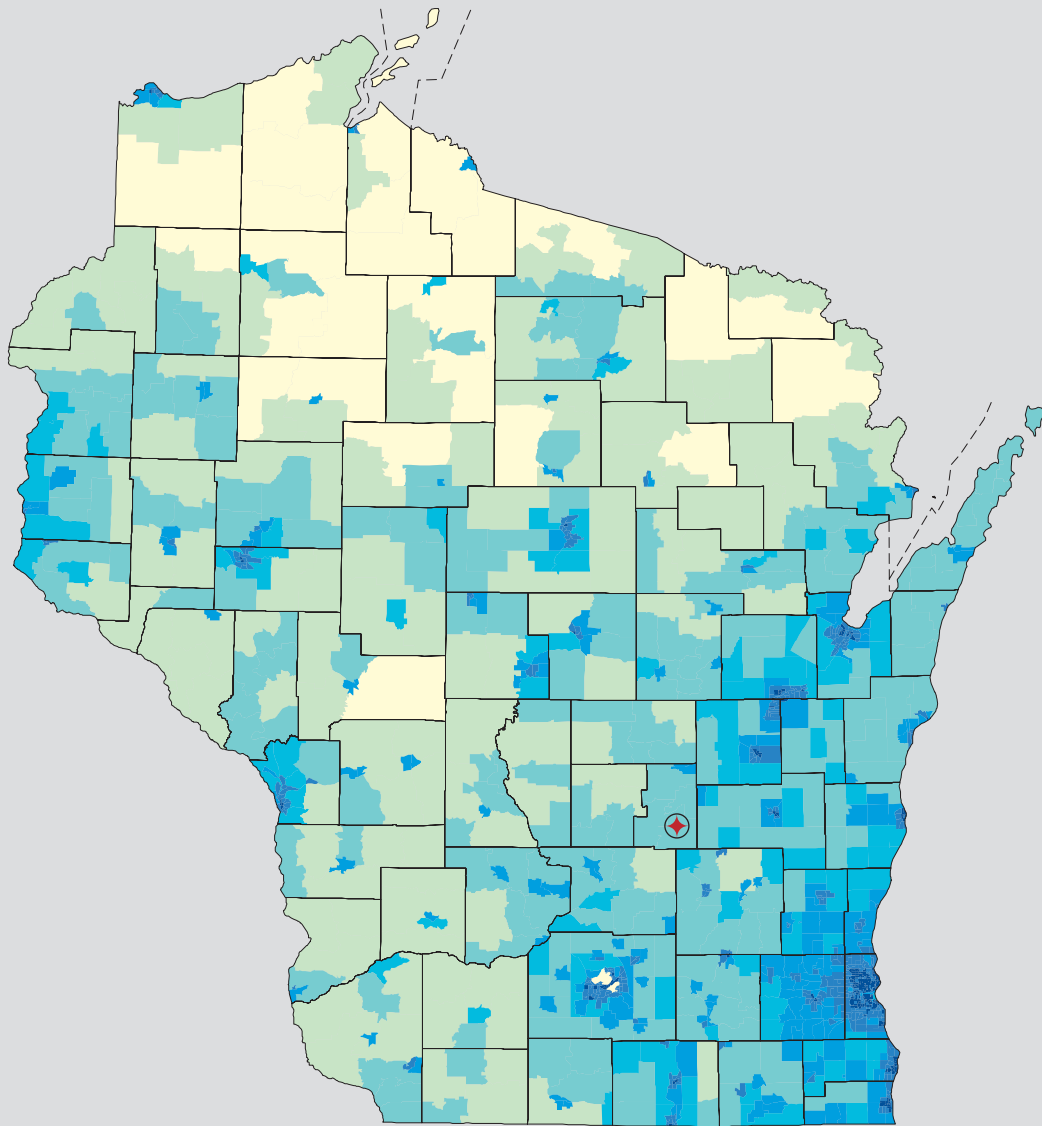

Census 2000: Wisconsin Profile

Population Density by Census Tract

State Race* Breakdown

Hispanic or Latino (of any race) makes up **3.6%** of the state population.

Population by Sex and Age

Housing Tenure

Population Per Square Mile by Census Tract

U.S. CENSUS BUREAU

Helping You Make Informed Decisions • 1902-2002