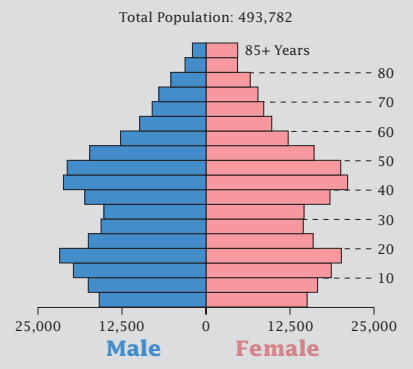

Census 2000: Wyoming Profile

Population Density by Census Tract

State Race* Breakdown

Hispanic or Latino (of any race) makes up **6.4%** of the state population.

Population by Sex and Age

Housing Tenure

Population Per Square Mile by Census Tract