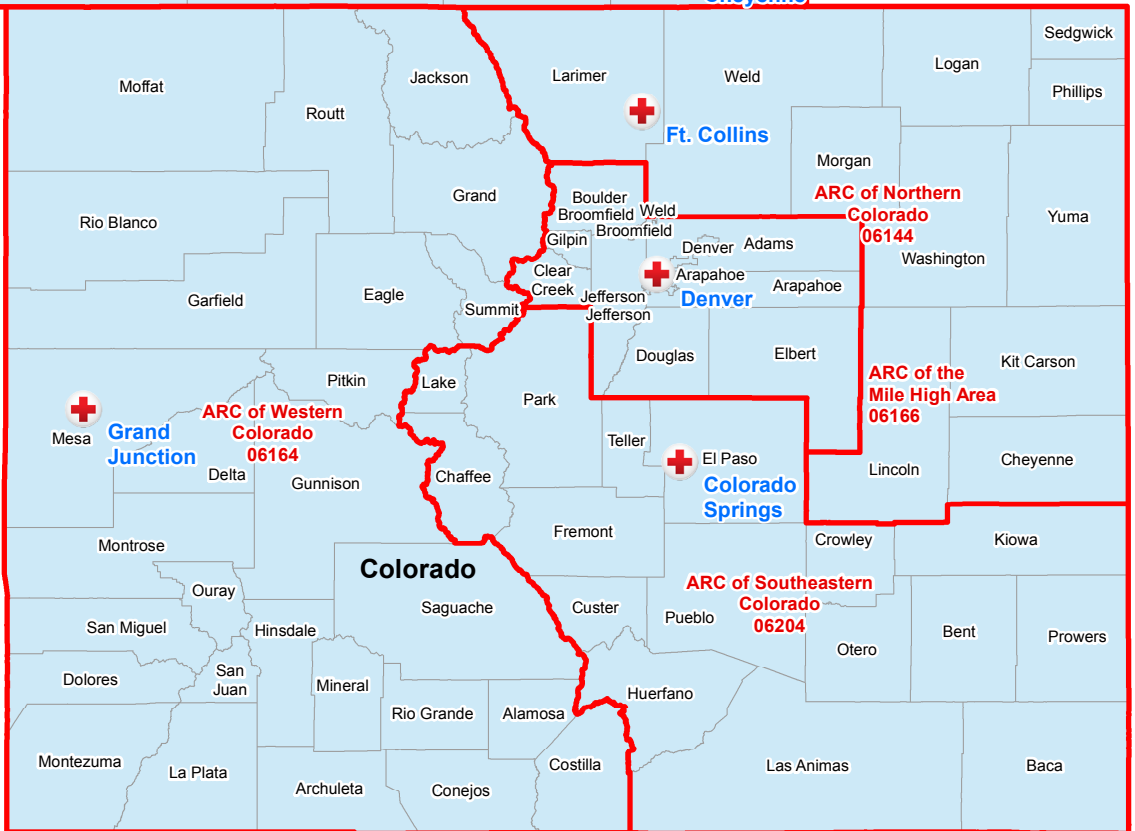

**ARC of Northern UT
(44006) (Ogden, UT)**

Region:
Colorado and Wyoming
06R08
Region Headquarters:
Denver, CO (06166)

Division:
Southwest and Rocky Mountain
D22

Colorado and Wyoming Region

Chapter Boundaries & Regions by County

Legend

- Chapter Headquarters
- Chapter Boundaries
- States
- Colorado and Wyoming Region

Geospatial Technology

Map Created:
May 2018

Red Cross Geography
as of May 2018

Source:
ARC Humanitarian Services
Operations