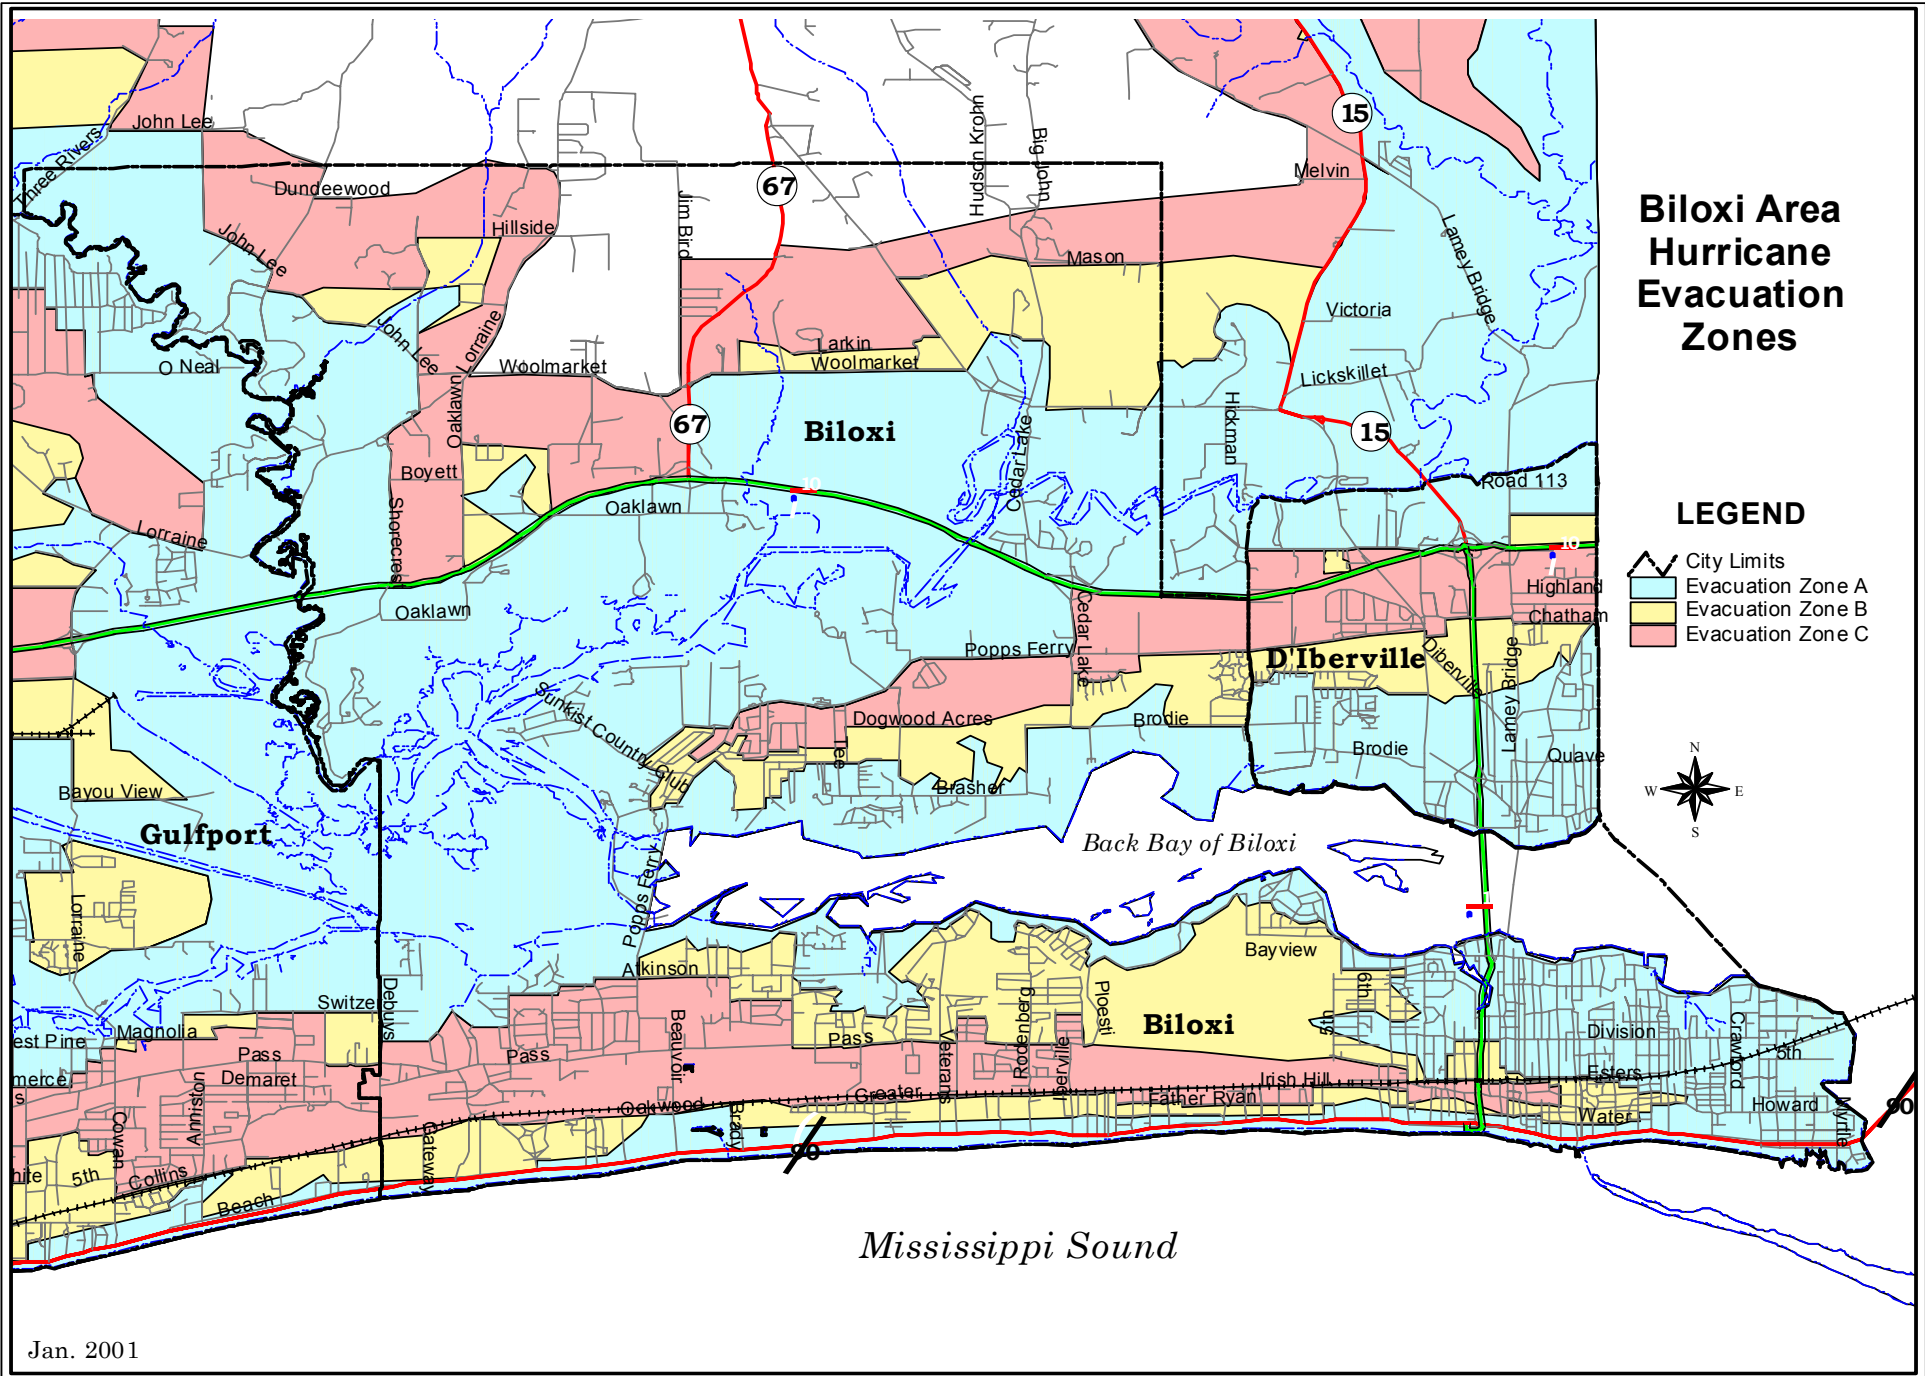

# Biloxi Area Hurricane Evacuation Zones

## LEGEND

-  City Limits
-  Evacuation Zone A
-  Evacuation Zone B
-  Evacuation Zone C

Jan. 2001